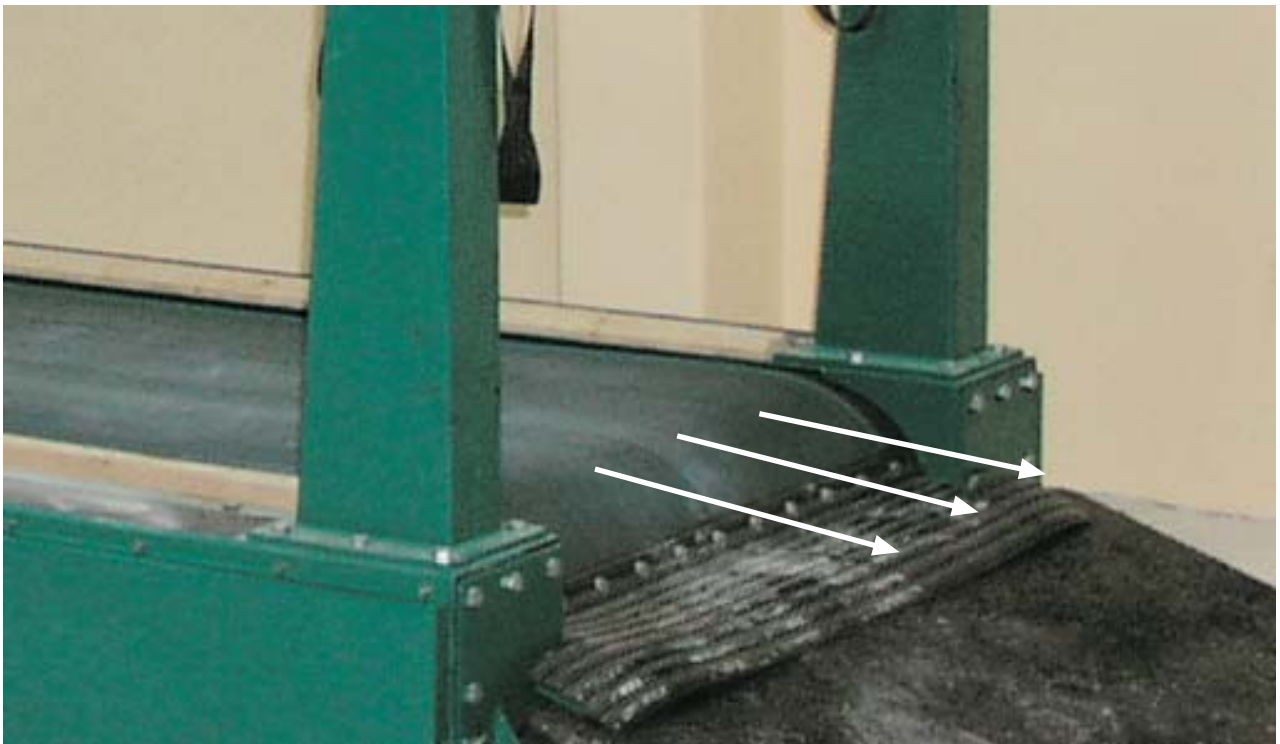

Haico treadmill...comfort use

The rear end of Haico treadmill has designed so that dung is quided handily away from the belt. This makes easier the daily cleaning and keeps the inside of the treadmill more clean and more .hygiene